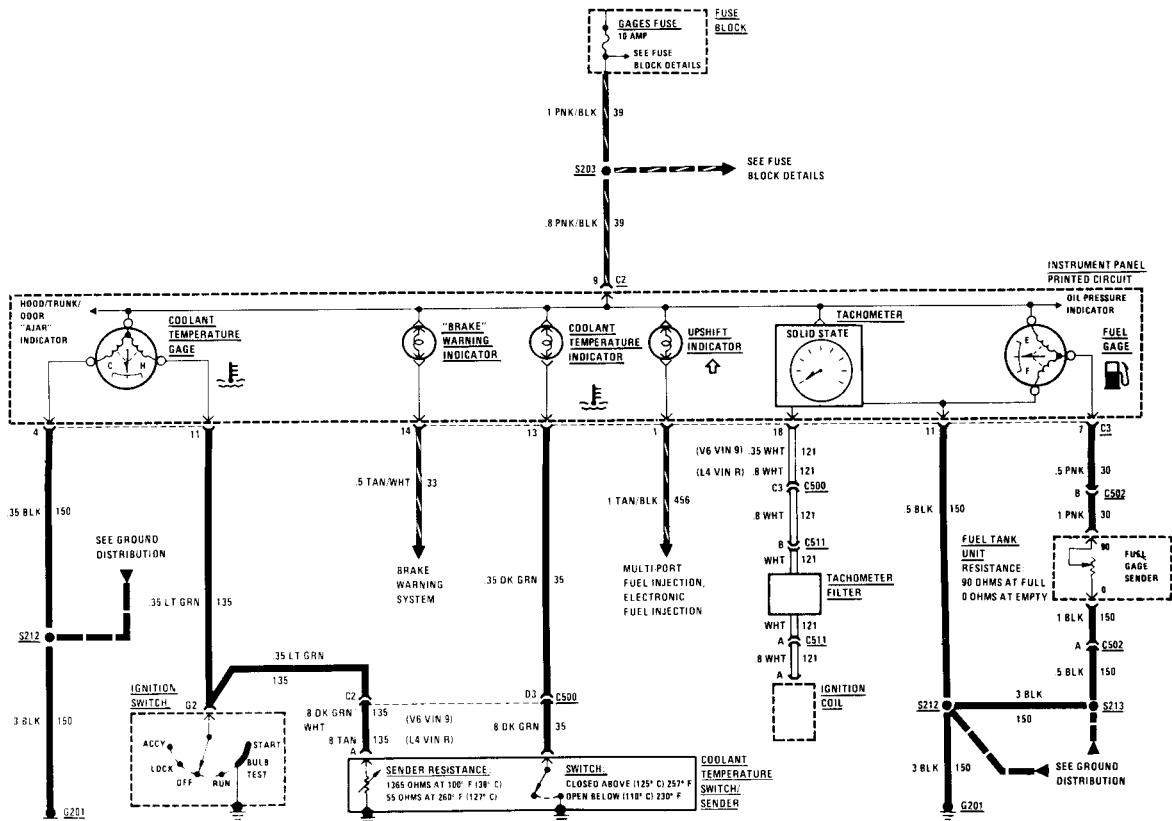

Defogger

Instrument panel — indicators cluster (coolant temperature gauge, brake warning indicator, coolant temperature indicator, upshift indicator, tachometer and fuel gauge)